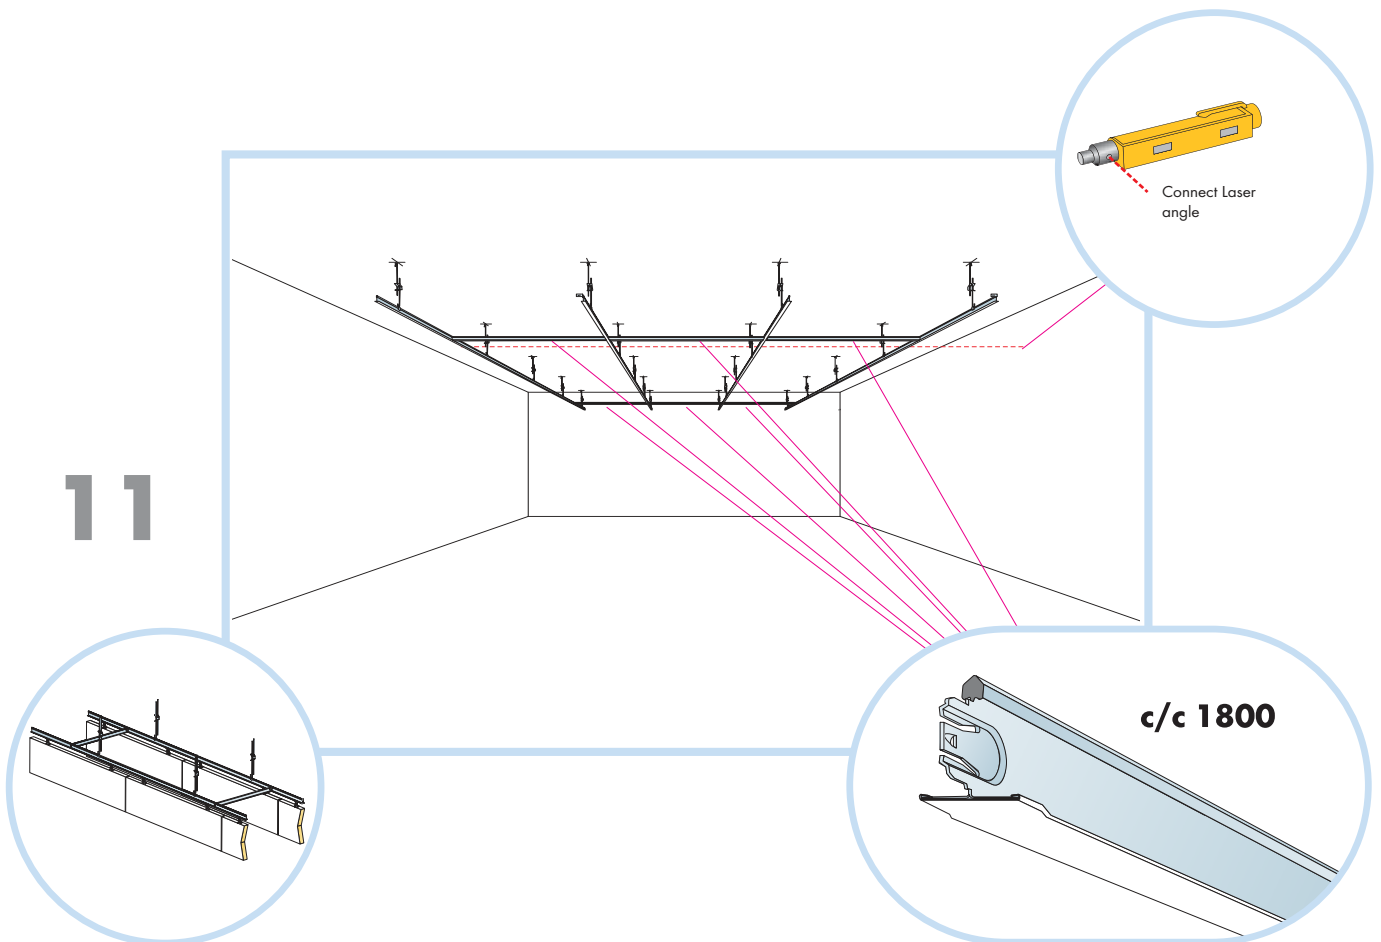

3. Connect T-24 Main runner

4. Connect T-24 Cross tee,  
L=600 mm

5. Connect Adjustable hanger

6. Connect Hanger clip

7. Connect Baffle clip

8. Connect Guiding pin

**1200x600, 1800x600**

**1200 x5  
1800 x4**

|             |              |
|-------------|--------------|
|             | <b>L</b>     |
| <b>1200</b> | <b>794mm</b> |

1<sup>1</sup>

|             |              |
|-------------|--------------|
|             | <b>L</b>     |
| <b>1800</b> | <b>697mm</b> |

8

9

12

Connect Laser angle

13