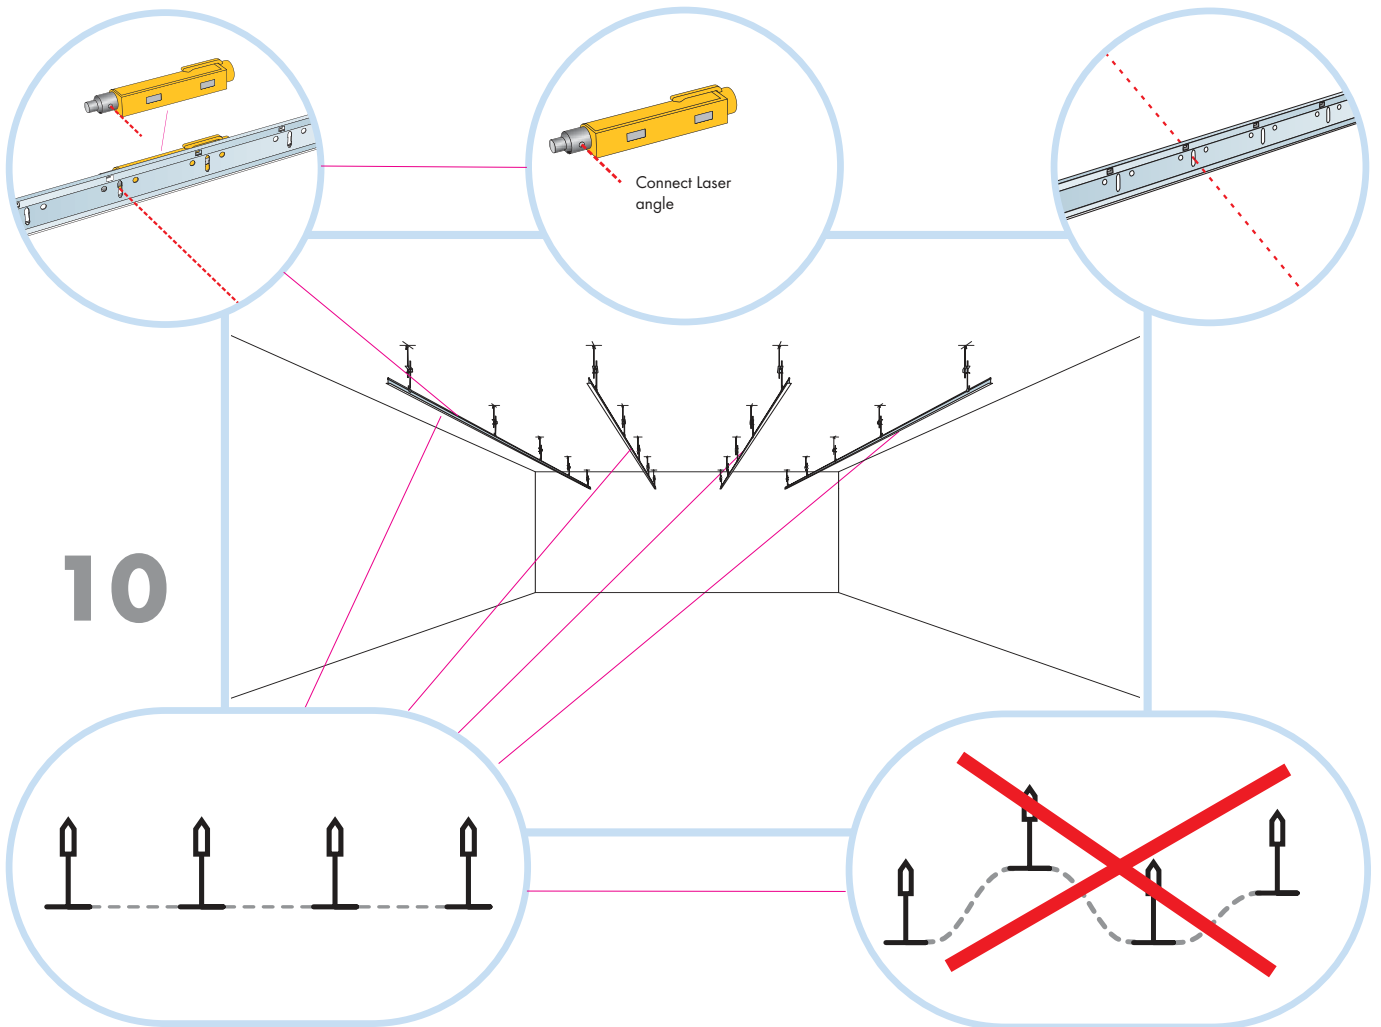

3. Connect T-24 Main runner

4. Connect T-24 Cross tee,  
L=600 mm

5. Connect Adjustable hanger

6. Connect Hanger clip

7. Connect Baffle clip

8. Connect Guiding pin

**1200x600, 1800x600**

**1200 x5  
1800 x4**

|             |              |
|-------------|--------------|
|             | <b>L</b>     |
| <b>1200</b> | <b>794mm</b> |

1<sup>1</sup>

|             |              |
|-------------|--------------|
|             | <b>L</b>     |
| <b>1800</b> | <b>697mm</b> |

8

9

12

Connect Laser angle

13