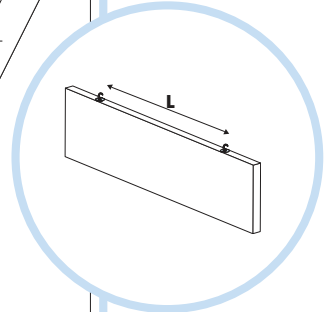

3. Connect T-24 Main runner

4. Connect T-24 Cross tee,  
L=600 mm

5. Connect Adjustable hanger

6. Connect Hanger clip

7. Connect Baffle clip

8. Connect Guiding pin

**1200x600, 1800x600**

**1200 x5  
1800 x4**

**1200x300, 1800x300**

**1200 x10  
1800 x8**

**1200x200, 1800x200**

**1200 x10  
1800 x8**

**Ecophon**  
SAINT-GOBAIN

Alt 1

Alt 2

1

|             |              |
|-------------|--------------|
|             | <b>L</b>     |
| <b>1200</b> | <b>794mm</b> |

1<sup>1</sup>

|             |              |
|-------------|--------------|
|             | <b>L</b>     |
| <b>1800</b> | <b>697mm</b> |