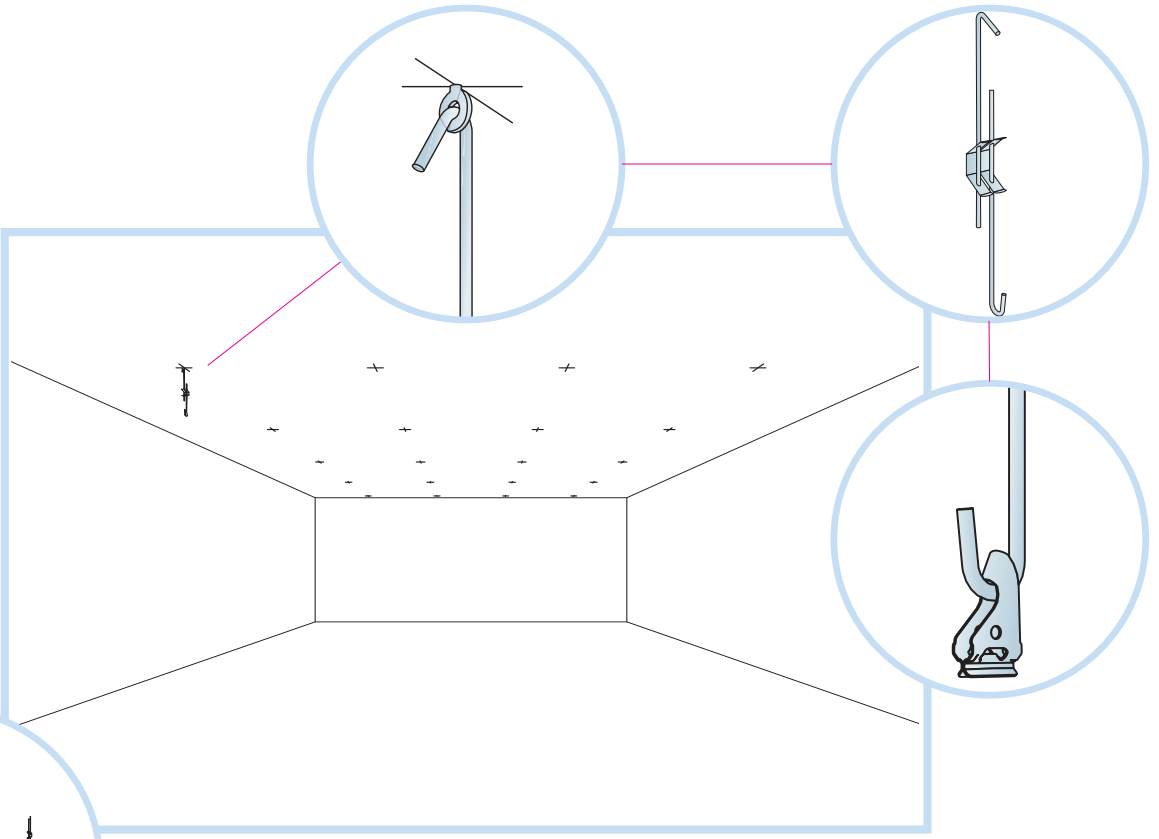

3. Connect T-24 Main runner

4. Connect T-24 Cross tee,  
L=600 mm

5. Connect Adjustable hanger

6. Connect Hanger clip

7. Connect Baffle clip

8. Connect Guiding pin

**1200x600, 1800x600**

**1200 x5  
1800 x4**

|             |              |
|-------------|--------------|
|             | <b>L</b>     |
| <b>1200</b> | <b>794mm</b> |

1<sup>1</sup>

|             |              |
|-------------|--------------|
|             | <b>L</b>     |
| <b>1800</b> | <b>697mm</b> |

8

9

12

Connect Laser angle

13