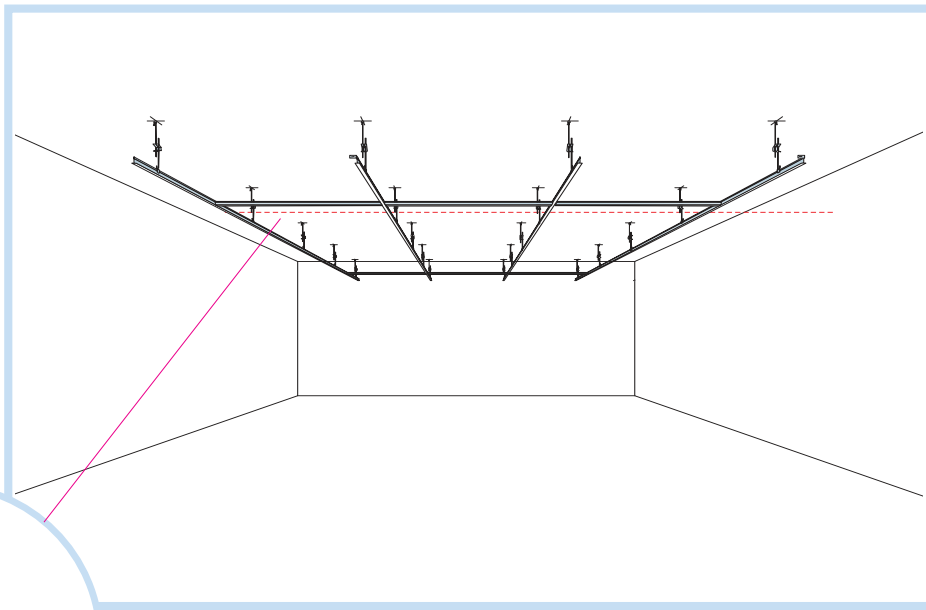

3. Connect T-24 Main runner

4. Connect T-24 Cross tee,  
L=600 mm

5. Connect Adjustable hanger

6. Connect Hanger clip

7. Connect Baffle clip

8. Connect Guiding pin

**1200x600, 1800x600**

**1200 x5  
1800 x4**

8

9

12

Connect Laser angle

13