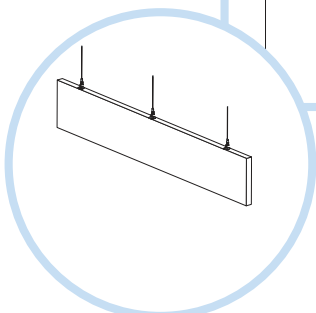

3. Connect T-24 Main runner

4. Connect T-24 Cross tee,  
L=600 mm

5. Connect Adjustable hanger

6. Connect Hanger clip

7. Connect Baffle clip

8. Connect Guiding pin

**1200x600, 1800x600**

**1200 x5  
1800 x4**

**1200x300, 1800x300**

**1200 x10  
1800 x8**

**1200x200, 1800x200**

**1200 x10  
1800 x8**

**Ecophon**  
SAINT-GOBAIN

Alt 1

Alt 2

1

|             |              |
|-------------|--------------|
|             | <b>L</b>     |
| <b>1200</b> | <b>794mm</b> |

1<sup>1</sup>

|             |              |
|-------------|--------------|
|             | <b>L</b>     |
| <b>1800</b> | <b>697mm</b> |