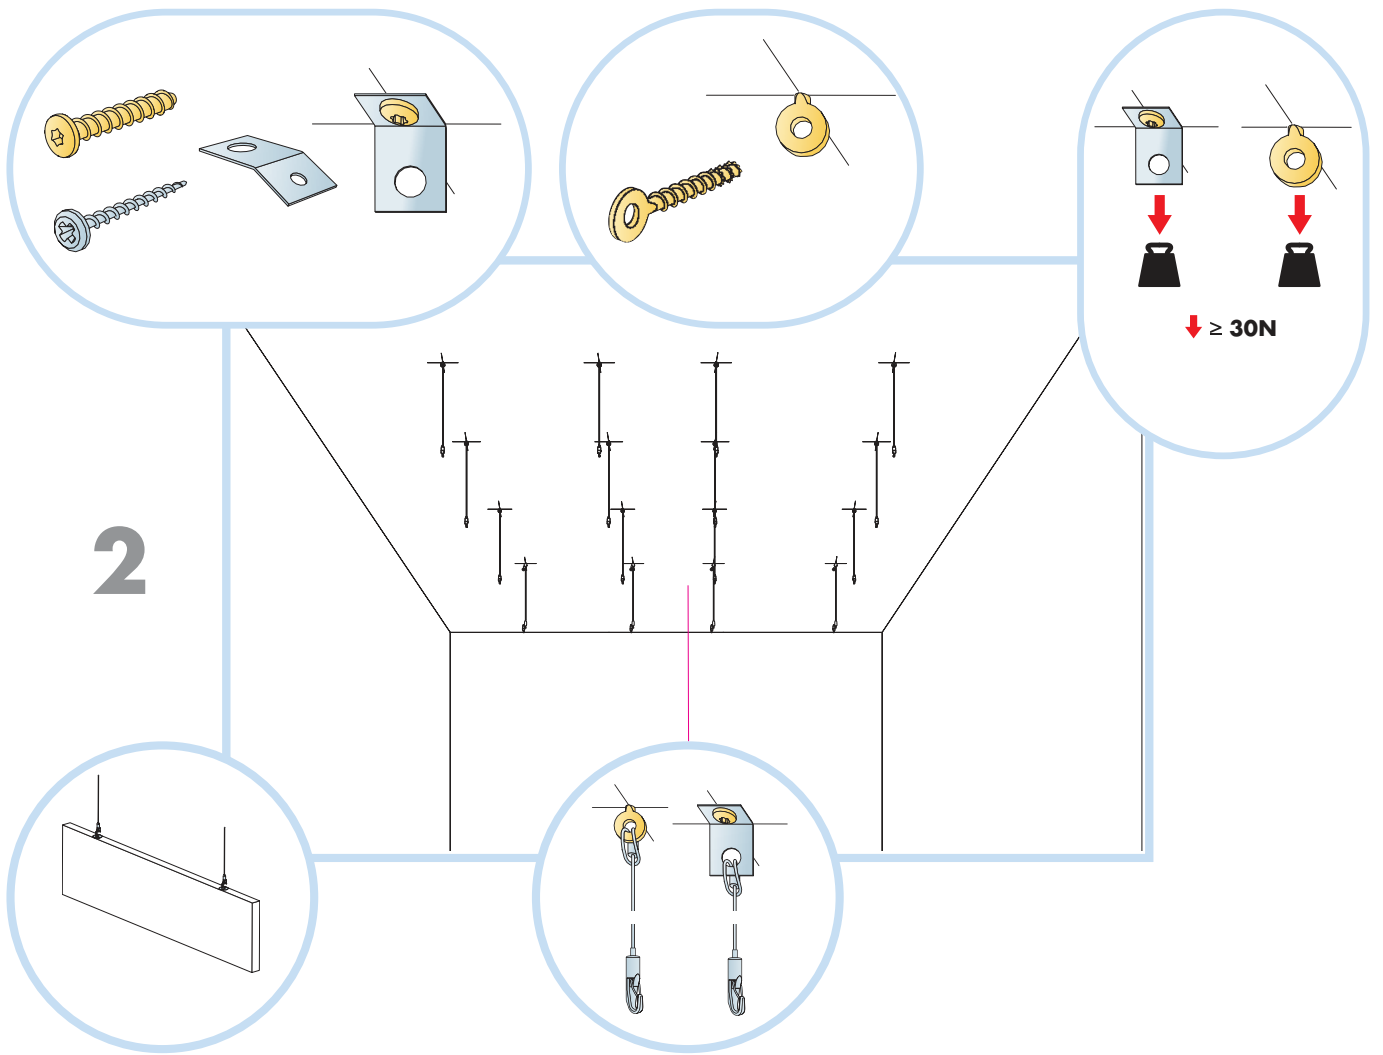

3. Connect T-24 Main runner

4. Connect T-24 Cross tee,  
L=600 mm

5. Connect Adjustable hanger

6. Connect Hanger clip

7. Connect Baffle clip

8. Connect Guiding pin

**1200x600, 1800x600**

**1200 x5  
1800 x4**

**1200x300, 1800x300**

**1200 x10  
1800 x8**

**1200x200, 1800x200**

**1200 x10  
1800 x8**

**Ecophon**  
SAINT-GOBAIN

Alt 1

Alt 2

1

|             |              |
|-------------|--------------|
|             | <b>L</b>     |
| <b>1200</b> | <b>794mm</b> |

1<sup>1</sup>

|             |              |
|-------------|--------------|
|             | <b>L</b>     |
| <b>1800</b> | <b>697mm</b> |

8

9

12

Connect Laser angle

13