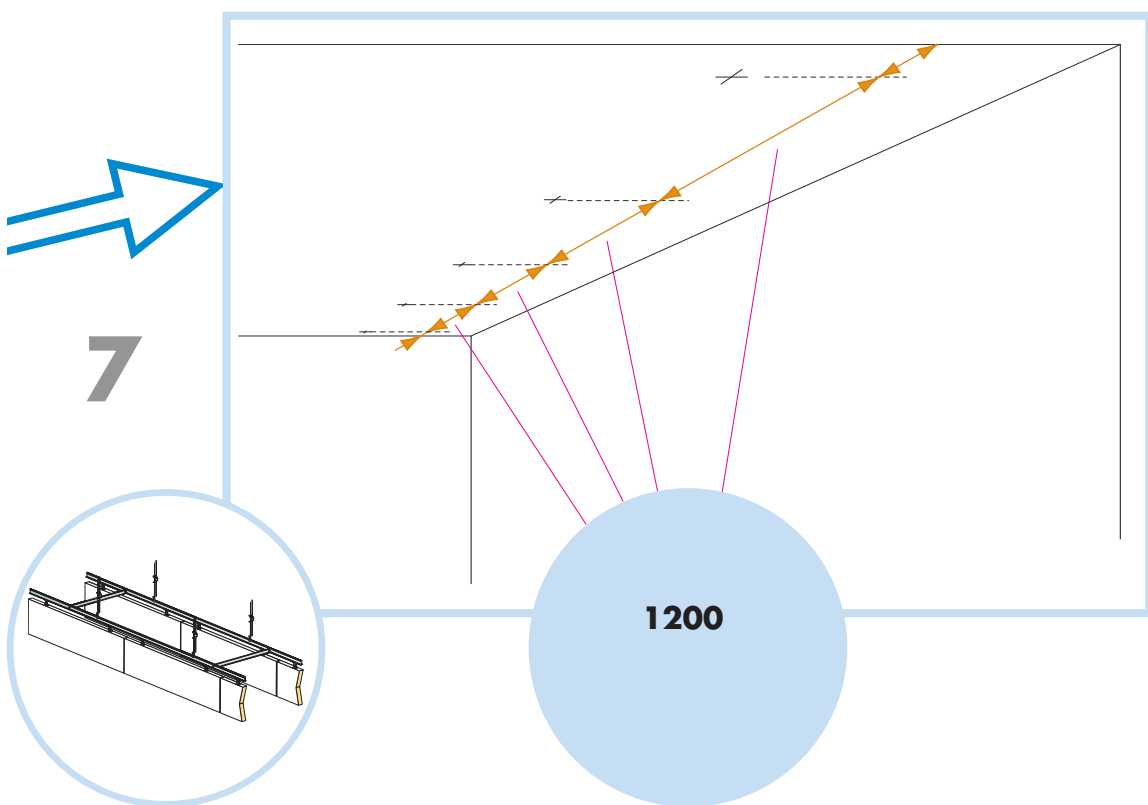

3. Connect T-24 Main runner

4. Connect T-24 Cross tee,  
L=600 mm

5. Connect Adjustable hanger

6. Connect Hanger clip

7. Connect Baffle clip

8. Connect Guiding pin

**1200x600, 1800x600**

**1200 x5  
1800 x4**

|             |              |
|-------------|--------------|
|             | <b>L</b>     |
| <b>1200</b> | <b>794mm</b> |

1<sup>1</sup>

|             |              |
|-------------|--------------|
|             | <b>L</b>     |
| <b>1800</b> | <b>697mm</b> |

8

9

12

Connect Laser angle

13