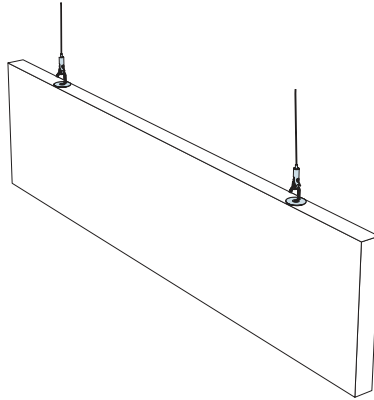

3. Connect T-24 Main runner

4. Connect T-24 Cross tee,  
L=600 mm

5. Connect Adjustable hanger

6. Connect Hanger clip

7. Connect Baffle clip

8. Connect Guiding pin

**1200x600, 1800x600**

**1200 x5  
1800 x4**

**1200x300, 1800x300**

**1200 x10  
1800 x8**

**1200x200, 1800x200**

**1200 x10  
1800 x8**

**Ecophon**  
SAINT-GOBAIN

Alt 1

Alt 2

1

|             |              |
|-------------|--------------|
|             | <b>L</b>     |
| <b>1200</b> | <b>794mm</b> |

1<sup>1</sup>

|             |              |
|-------------|--------------|
|             | <b>L</b>     |
| <b>1800</b> | <b>697mm</b> |