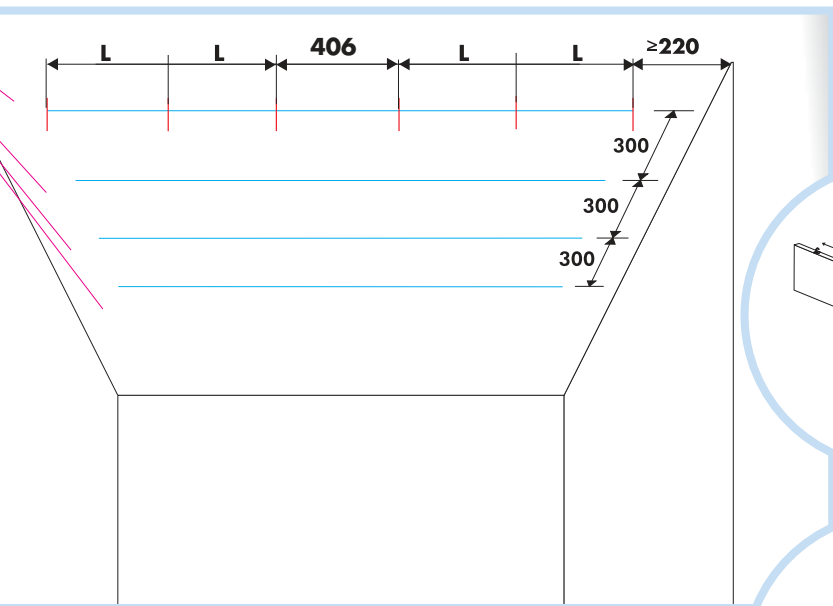

3. Connect T-24 Main runner

4. Connect T-24 Cross tee,  
L=600 mm

5. Connect Adjustable hanger

6. Connect Hanger clip

7. Connect Baffle clip

8. Connect Guiding pin

**1200x600, 1800x600**

**1200 x5  
1800 x4**

**1200x300, 1800x300**

**1200 x10  
1800 x8**

**1200x200, 1800x200**

**1200 x10  
1800 x8**

**Ecophon**  
SAINT-GOBAIN

Alt 1

Alt 2

1

|             |              |
|-------------|--------------|
|             | <b>L</b>     |
| <b>1200</b> | <b>794mm</b> |

1<sup>1</sup>

|             |              |
|-------------|--------------|
|             | <b>L</b>     |
| <b>1800</b> | <b>697mm</b> |

8

9

12

Connect Laser angle

13