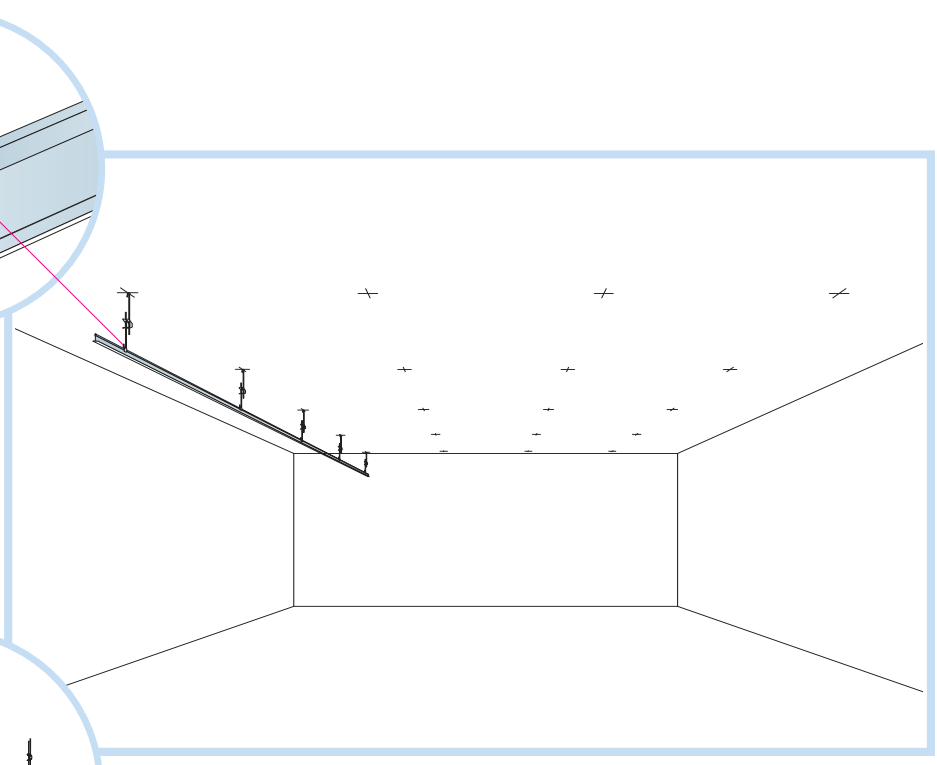

3. Connect T-24 Main runner

4. Connect T-24 Cross tee,  
L=600 mm

5. Connect Adjustable hanger

6. Connect Hanger clip

7. Connect Baffle clip

8. Connect Guiding pin

**1200x600, 1800x600**

**1200 x5  
1800 x4**

|             |              |
|-------------|--------------|
|             | <b>L</b>     |
| <b>1200</b> | <b>794mm</b> |

1<sup>1</sup>

|             |              |
|-------------|--------------|
|             | <b>L</b>     |
| <b>1800</b> | <b>697mm</b> |

8

9

12

Connect Laser angle

13