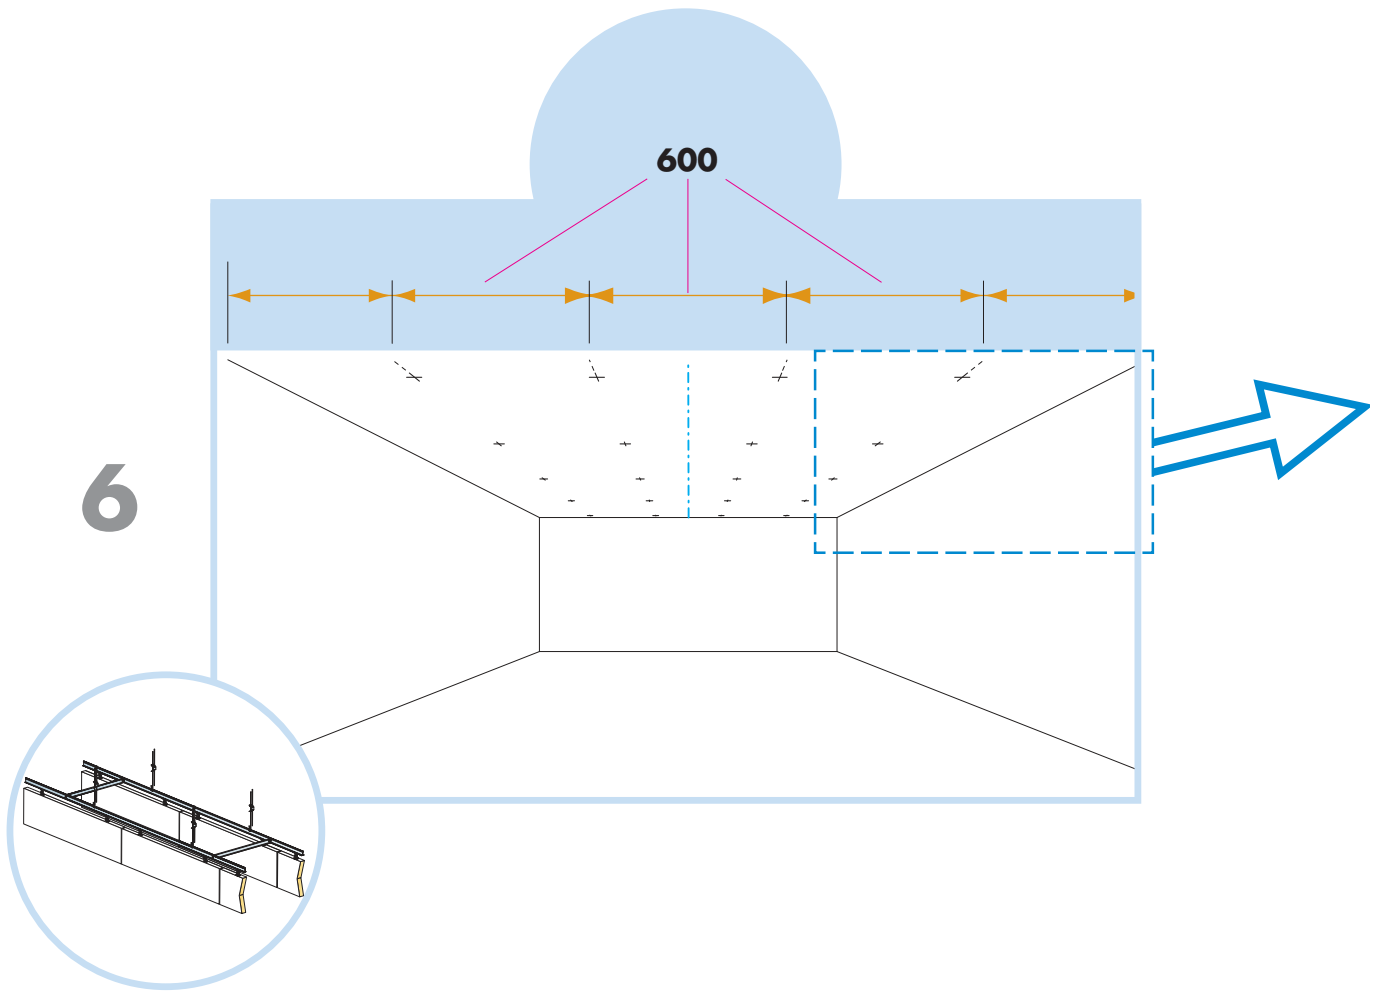

3. Connect T-24 Main runner

4. Connect T-24 Cross tee,  
L=600 mm

5. Connect Adjustable hanger

6. Connect Hanger clip

7. Connect Baffle clip

8. Connect Guiding pin

**1200x600, 1800x600**

**1200 x5  
1800 x4**

**1200x300, 1800x300**

**1200 x10  
1800 x8**

**1200x200, 1800x200**

**1200 x10  
1800 x8**

**Ecophon**  
SAINT-GOBAIN

Alt 1

Alt 2

1

|             |              |
|-------------|--------------|
|             | <b>L</b>     |
| <b>1200</b> | <b>794mm</b> |

1<sup>1</sup>

|             |              |
|-------------|--------------|
|             | <b>L</b>     |
| <b>1800</b> | <b>697mm</b> |

8

9

12

Connect Laser angle

13