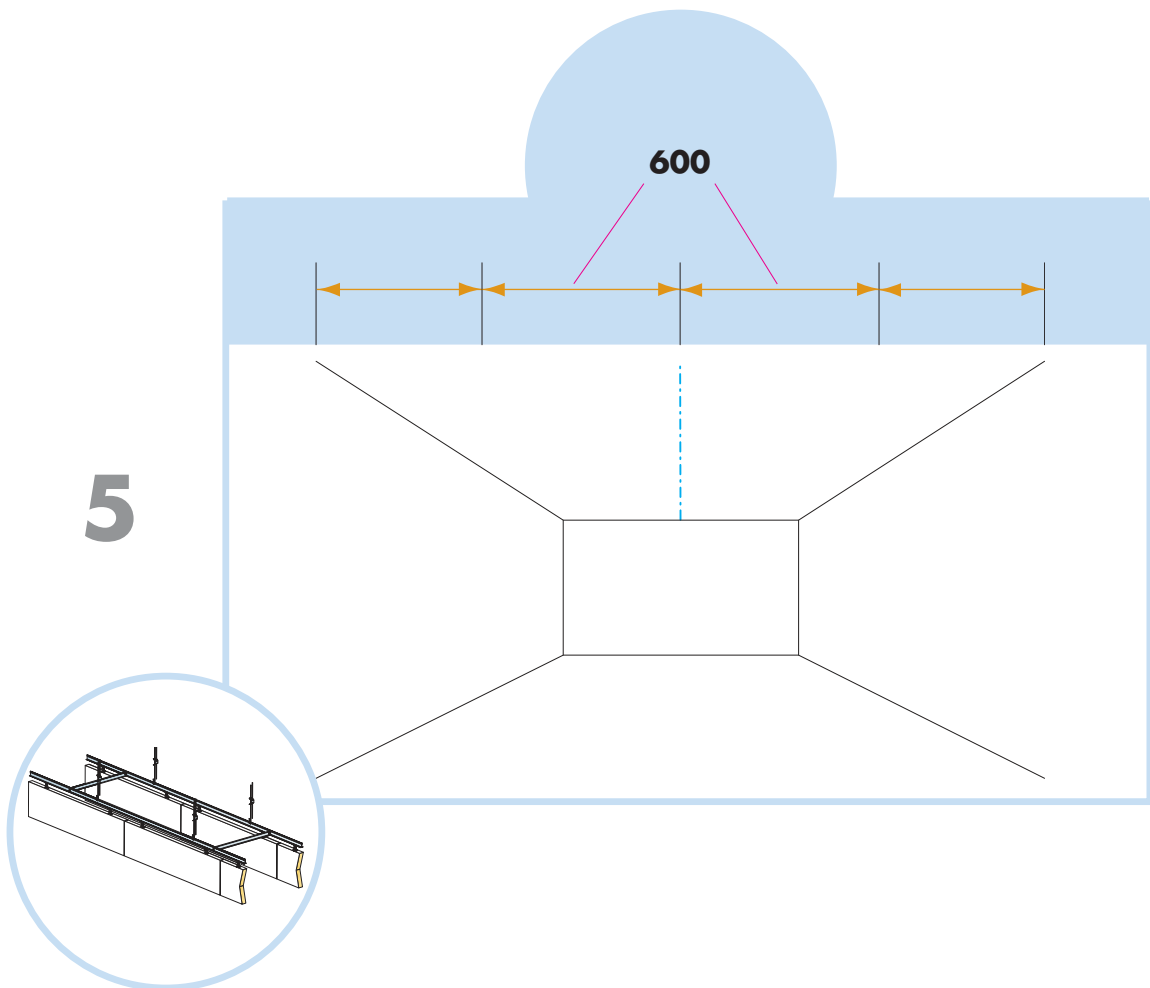

3. Connect T-24 Main runner

4. Connect T-24 Cross tee,  
L=600 mm

5. Connect Adjustable hanger

6. Connect Hanger clip

7. Connect Baffle clip

8. Connect Guiding pin

**1200x600, 1800x600**

**1200 x5  
1800 x4**

**1200x300, 1800x300**

**1200 x10  
1800 x8**

**1200x200, 1800x200**

**1200 x10  
1800 x8**

**Ecophon**  
SAINT-GOBAIN

Alt 1

Alt 2

1

|             |              |
|-------------|--------------|
|             | <b>L</b>     |
| <b>1200</b> | <b>794mm</b> |

1<sup>1</sup>

|             |              |
|-------------|--------------|
|             | <b>L</b>     |
| <b>1800</b> | <b>697mm</b> |

8

9

12

Connect Laser angle

13