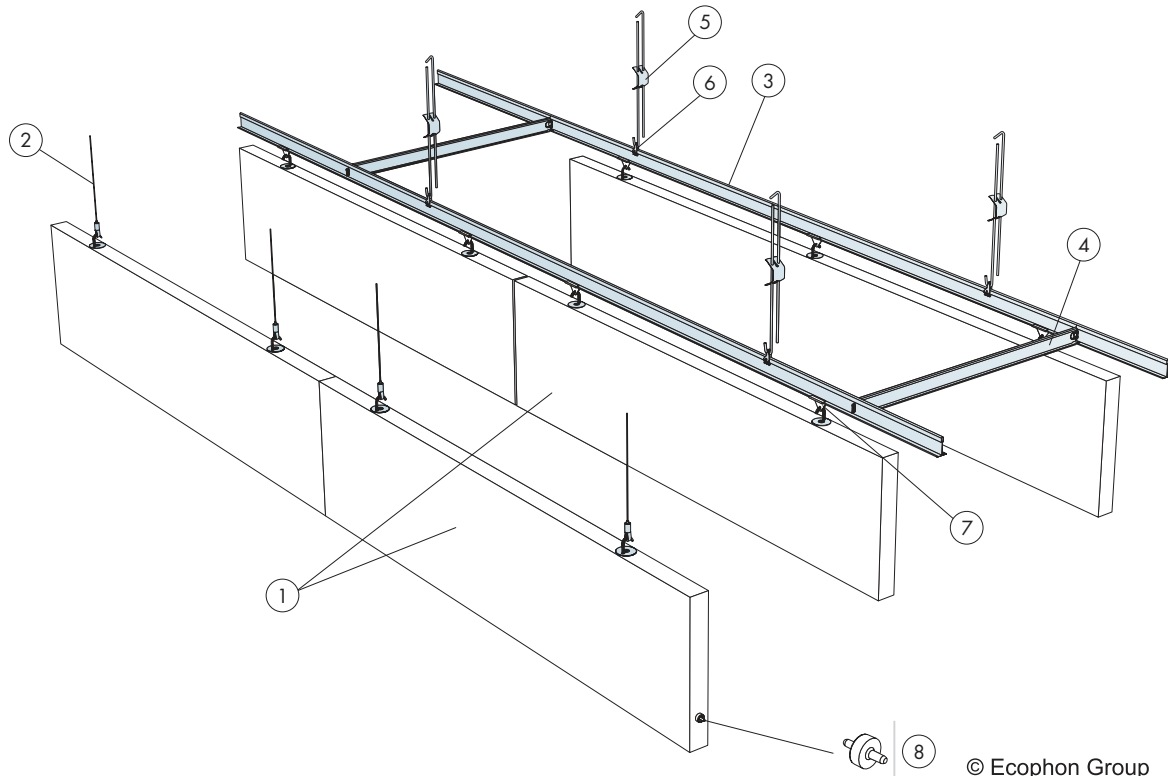

# Ecophon Solo™ Baffle hook

1200x200, 1200x300, 1200x600,  
1800x200, 1800x300, 1800x600

**M491**

© Ecophon Group

1. Solo Baffle hook  
1200x200 1800x200  
1200x300 1800x300  
1200x600 1800x600

2. Connect Adjustable wire hanger  
L= 2000/5000 mm

3. Connect T-24 Main runner

4. Connect T-24 Cross tee,  
L=600 mm

5. Connect Adjustable hanger

6. Connect Hanger clip

7. Connect Baffle clip

8. Connect Guiding pin

**1200x600, 1800x600**

**1200 x5  
1800 x4**

**1200x300, 1800x300**

**1200 x10  
1800 x8**

**1200x200, 1800x200**

**1200 x10  
1800 x8**

**Ecophon**  
SAINT-GOBAIN

Alt 1

Alt 2

1

|             |              |
|-------------|--------------|
|             | <b>L</b>     |
| <b>1200</b> | <b>794mm</b> |

1<sup>1</sup>

|             |              |
|-------------|--------------|
|             | <b>L</b>     |
| <b>1800</b> | <b>697mm</b> |