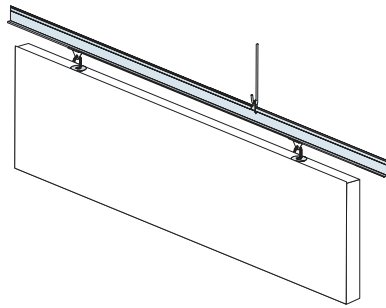

# Ecophon Solo™ Baffle hook

1200x200, 1200x300, 1200x600,  
1800x200, 1800x300, 1800x600

**M491**

© Ecophon Group

1. Solo Baffle hook  
1200x200 1800x200  
1200x300 1800x300  
1200x600 1800x600

2. Connect Adjustable wire hanger  
L= 2000/5000 mm

3. Connect T-24 Main runner

4. Connect T-24 Cross tee,  
L=600 mm

5. Connect Adjustable hanger

6. Connect Hanger clip

7. Connect Baffle clip

8. Connect Guiding pin

**1200x600, 1800x600**

**1200 x5  
1800 x4**

**1200x300, 1800x300**

**1200 x10  
1800 x8**

**1200x200, 1800x200**

**1200 x10  
1800 x8**

**Ecophon**  
SAINT-GOBAIN

Alt 1

Alt 2

1

|             |              |
|-------------|--------------|
|             | <b>L</b>     |
| <b>1200</b> | <b>794mm</b> |

1<sup>1</sup>

|             |              |
|-------------|--------------|
|             | <b>L</b>     |
| <b>1800</b> | <b>697mm</b> |