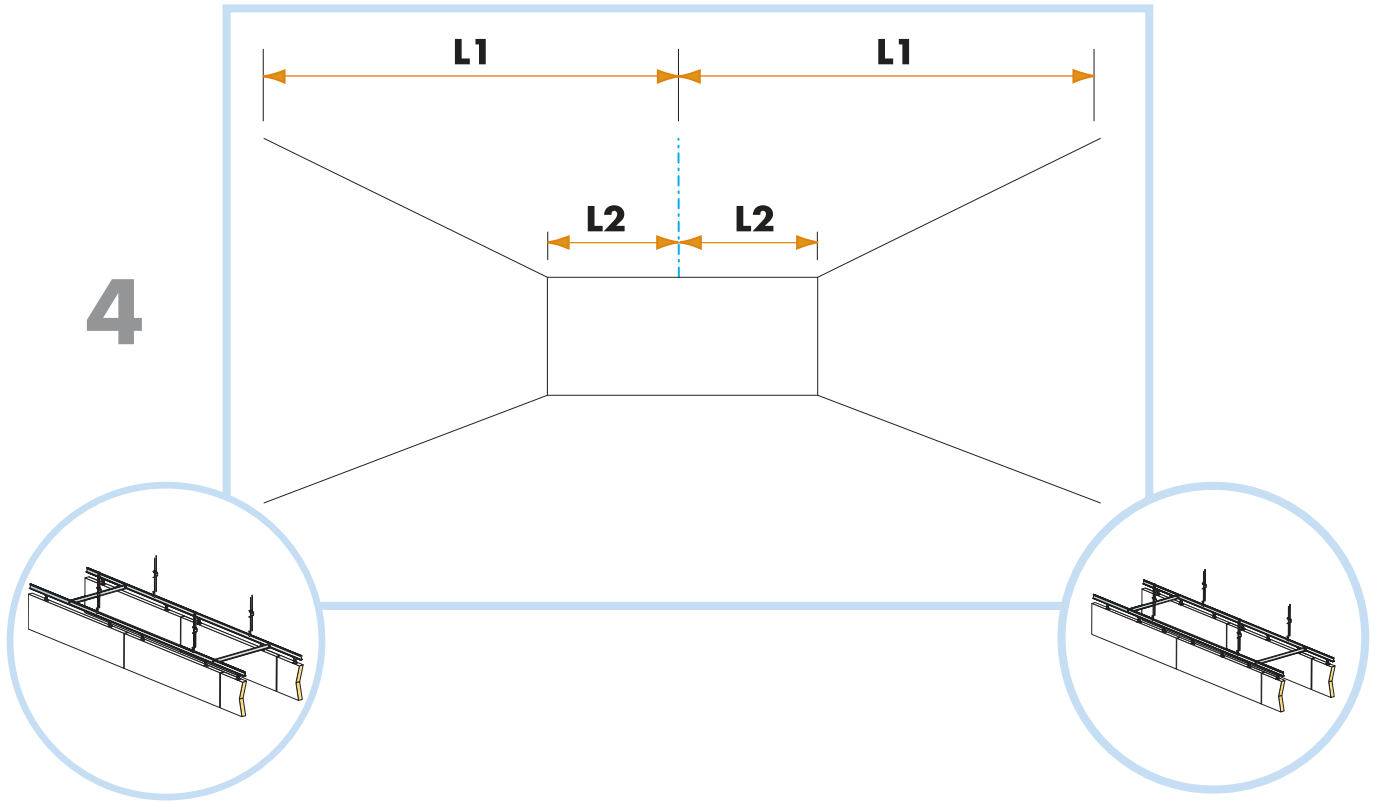

3. Connect T-24 Main runner

4. Connect T-24 Cross tee,  
L=600 mm

5. Connect Adjustable hanger

6. Connect Hanger clip

7. Connect Baffle clip

8. Connect Guiding pin

**1200x600, 1800x600**

**1200 x5  
1800 x4**

|             |              |
|-------------|--------------|
|             | <b>L</b>     |
| <b>1200</b> | <b>794mm</b> |

1<sup>1</sup>

|             |              |
|-------------|--------------|
|             | <b>L</b>     |
| <b>1800</b> | <b>697mm</b> |

8

9

12

Connect Laser angle

13