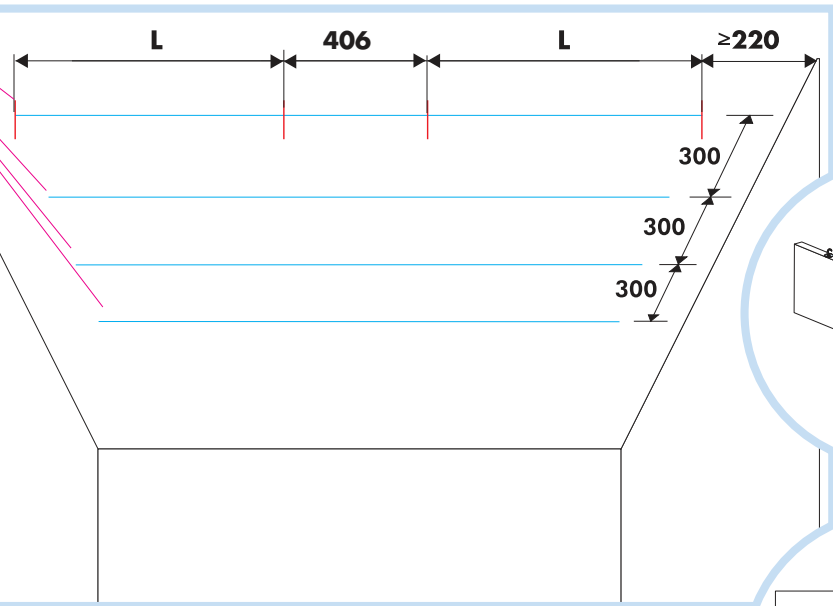

3. Connect T-24 Main runner

4. Connect T-24 Cross tee,  
L=600 mm

5. Connect Adjustable hanger

6. Connect Hanger clip

7. Connect Baffle clip

8. Connect Guiding pin

**1200x600, 1800x600**

**1200 x5  
1800 x4**

**1200x300, 1800x300**

**1200 x10  
1800 x8**

**1200x200, 1800x200**

**1200 x10  
1800 x8**

**Ecophon**  
SAINT-GOBAIN

Alt 1

Alt 2

1

|             |              |
|-------------|--------------|
|             | <b>L</b>     |
| <b>1200</b> | <b>794mm</b> |

1<sup>1</sup>

|             |              |
|-------------|--------------|
|             | <b>L</b>     |
| <b>1800</b> | <b>697mm</b> |

8

9

12

Connect Laser angle

13